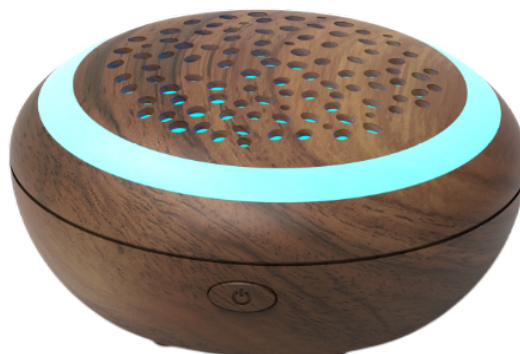

Youluxeo

PORTABLE FAN DIFFUSER CATALOG 2026

Aesthetic · Portable · Wellness

GL-318C Wood-Style series

TECHNICAL SPECIFICATIONS

Model: GL-318C2 / C3

Size: ø100 * H50 mm

Material: Plastic (Wood Finish)

Power: USB / 3x AAA

CORE FEATURES

- Modern Wood Grain Aesthetics
- Portable Everywhere Design
- 7 Colorful Romantic LED Lights
- Quiet Fan Operation

More Designs & Variations:

GL-318D Eco-Bamboo (Large Edition)

TECHNICAL SPECIFICATIONS

Model: GL-318D

Size: ø100 * H50 mm

Material: Recycled Bamboo

Light: 7 Color LED

CORE FEATURES

- 5-6 Hours Continuous Runtime
- Multiple Decorative Designs
- Fan Cold Diffusion Technology
- Ideal for Car/Office/Camping

More Designs & Variations:

GL-318A Capsule Fan Diffuser

TECHNICAL SPECIFICATIONS

Model: GL-318A

Material: Polished Plastic

Design: Wave Aesthetic

CORE FEATURES

- Sleek Capsule Shape
- Lightweight & Travel-Friendly
- Quiet Cold Diffusion
- 7 Color LED Lighting